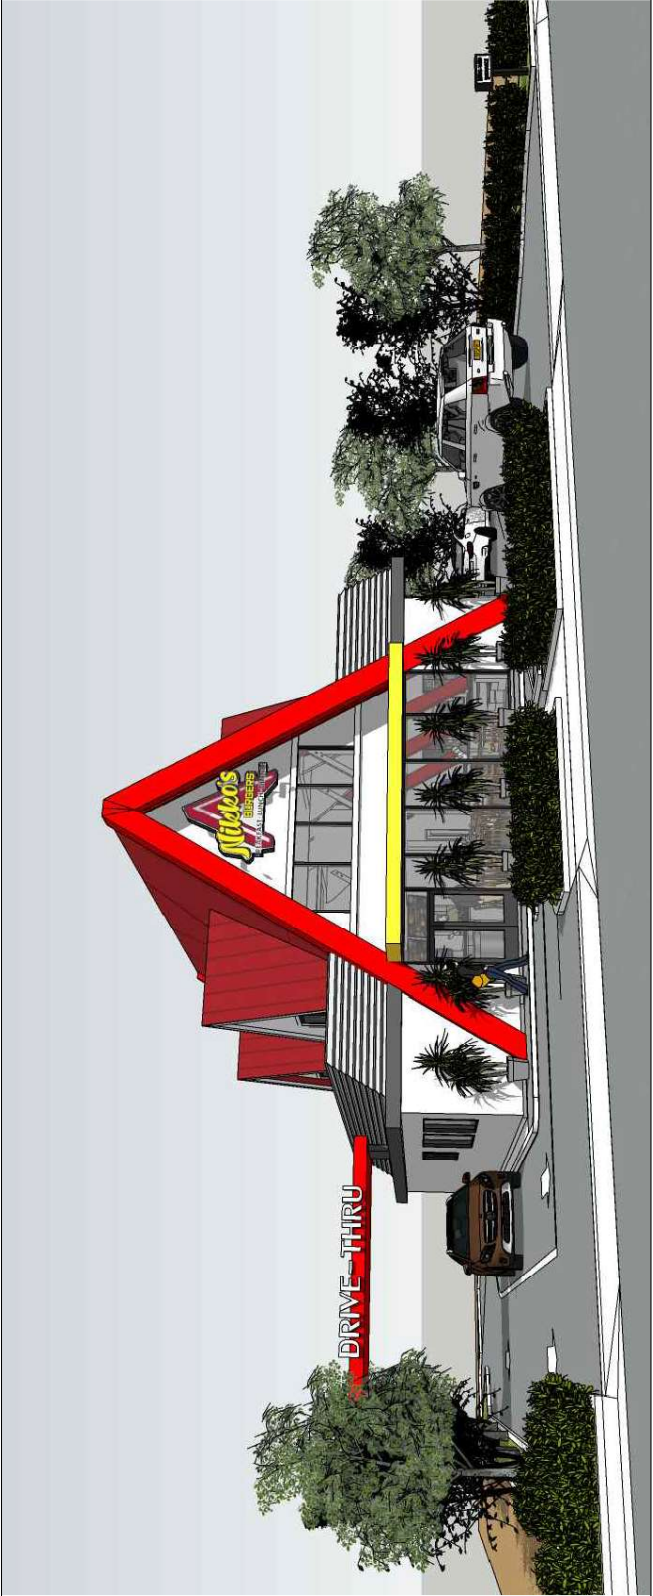

Job Title: **NIKKO'S BURGERS**  
 Sheet Title: **EXTERIOR PERSPECTIVES**

Revisions:

Scale: **NO SCALE**

Date: **03/24/21**

Drawn By: **Thurston Lockwood, AIA**  
 Checked By: **Shawn McNaughton, AIA**  
 Sheet Number: **A/A**

**A-5.0**

2 | SOUTHWEST VIEW FROM BASELINE ST. SCALE: 1/4" = 1'-0"

1 | SOUTHEAST VIEW FROM BASELINE ST. SCALE: 1/4" = 1'-0"